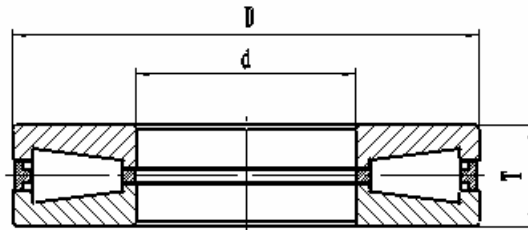

LUOYANG BLG BEARING INC.

1907, Tower B, Multinational Ginza.
 12 Anhui RD, 471003 Luoyang China
 Tel: 86-379-6468 7568
 Fax: 86-379-6468 7169
 E-mail: info@blgbearing.sina.net

Tapered roller thrust bearings

Tapered roller thrust bearings have two tapered rollway nest, rollers and a retainer, and all these parts can be separated independently. They are able to operate in higher speed and widely used in oil drillers, pulp machinery, extruding machines and steel punch block thrust mechanism, etc.

d	Dimensions		Load ratings		Mass kg
	D	T	dynamic C	static C ₀	
	mm		kN		
34.925	76.200	18.875	12300	31800	0.40
44.450	84.734	18.258	16200	43400	0.49
50.800	109.538	22.225	282000	803000	1.09
63.500	117.745	25.400	290000	799000	1.34
76.200	161.925	33.338	586000	1760000	3.64
101.600	215.900	46.038	974000	3030000	8.89
111.760	223.520	55.880	1040000	4250000	11.40
114.300	250.825	53.975	1360000	4370000	15.00
124.993	185.738	25.400	360000	1250000	2.34
124.993	185.610	25.400	360000	1250000	2.34
127.000	266.700	58.738	1430000	4570000	17.80